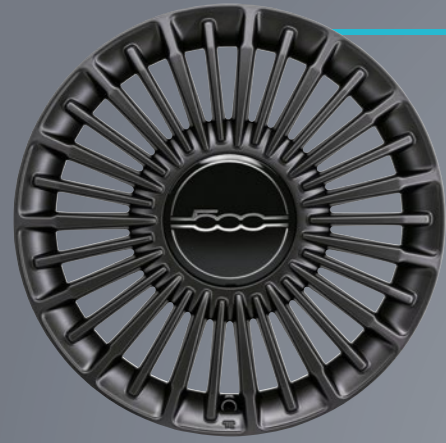

INTERIEUR

Uconnect™ Navi 10,25" Bluetooth & DAB

Standaard op : New 500 Icon & La Prima

FIAT CO-DRIVER AUTONOMOUS DRIVING LEVEL 2

Standaard op: NEW 500 LA PRIMA

- URBAN BLIND SPOT
- ATTENTION ASSIST
- LANE CONTROL
- LANE CENTERING
- REAR VIEW PARKING CAMERA
- EMERGENCY CALL
- INTELLIGENT ADAPTIVE CRUISE CONTROL
- AUTONOMOUS EMERGENCY BRAKING
- 360° DRONE VIEW

ACCESSOIRES

1

16" Maratea velgen

2

16" Diamond velgen

3

17" Diamond sport velgen

DAKSTICKERS