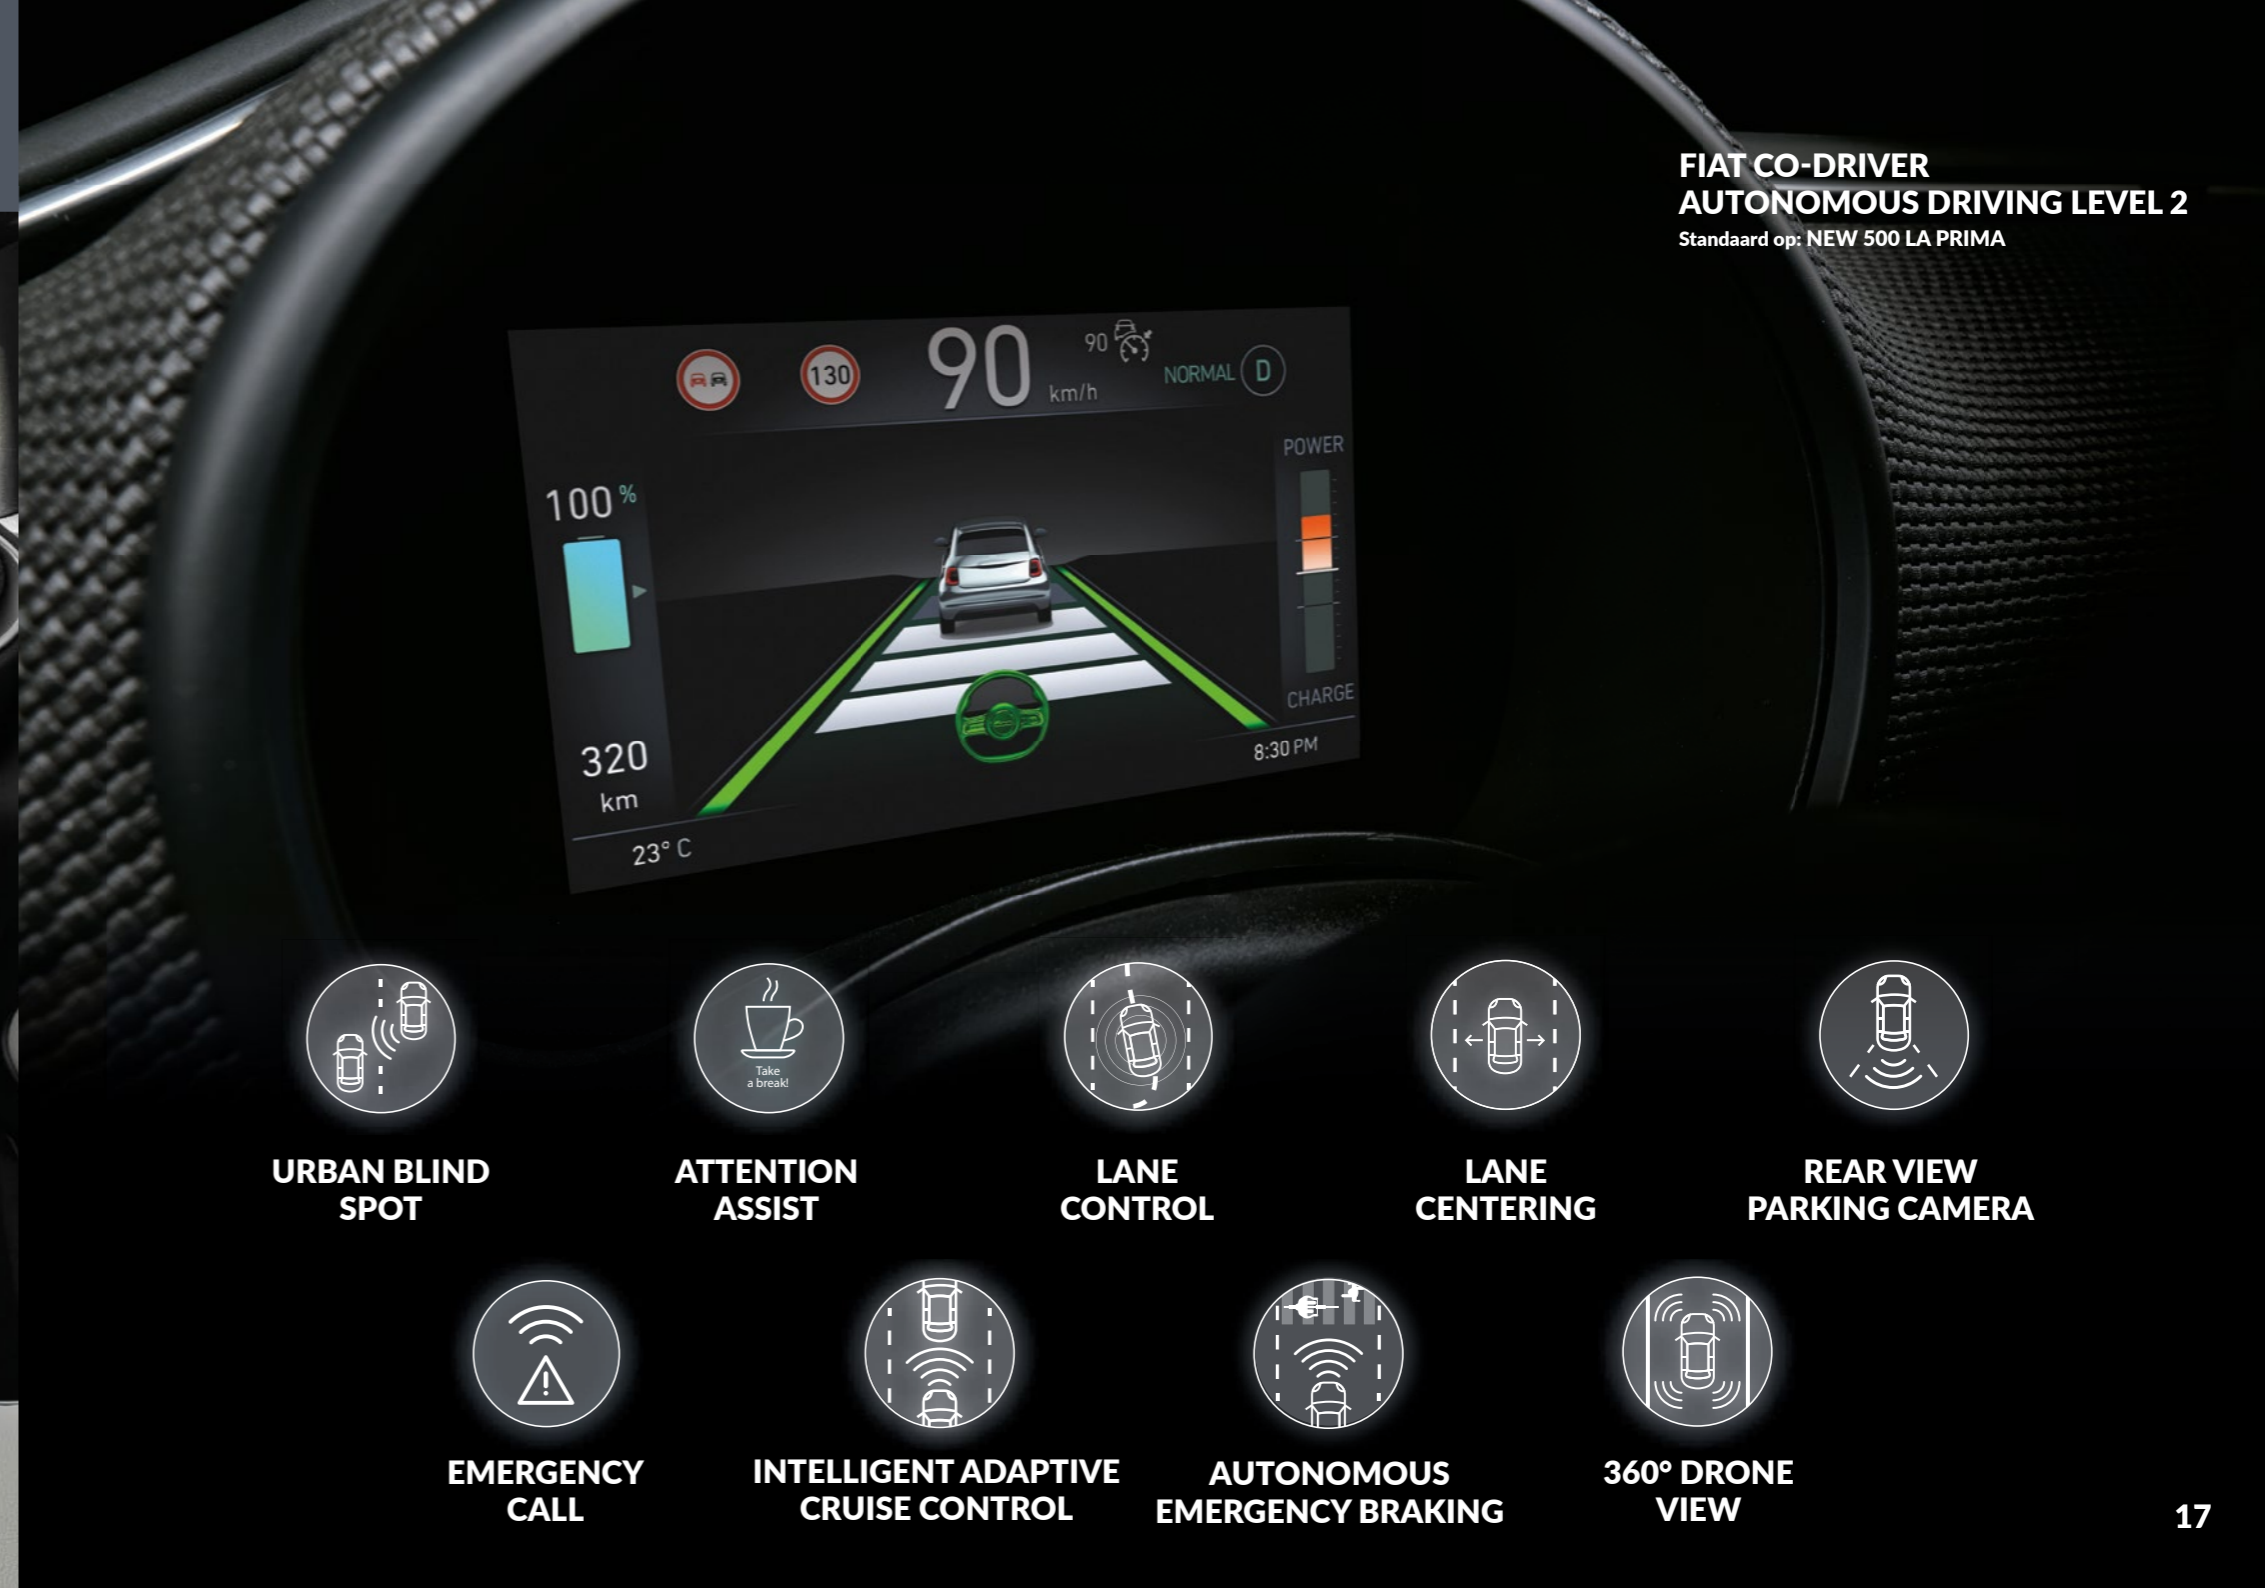

INTERIEUR

Uconnect™ Navi 10,25" Bluetooth & DAB

Standaard op : New 500 Icon & La Prima

FIAT CO-DRIVER AUTONOMOUS DRIVING LEVEL 2

Standaard op: NEW 500 LA PRIMA

- URBAN BLIND SPOT
- ATTENTION ASSIST
- LANE CONTROL
- LANE CENTERING
- REAR VIEW PARKING CAMERA
- EMERGENCY CALL
- INTELLIGENT ADAPTIVE CRUISE CONTROL
- AUTONOMOUS EMERGENCY BRAKING
- 360° DRONE VIEW