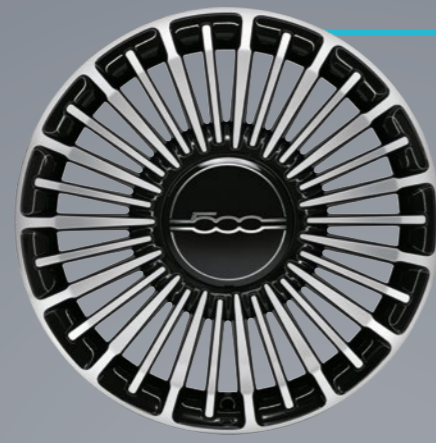

INTERIEUR

Uconnect™ Navi 10,25" Bluetooth & DAB

Standaard op : New 500 Icon & La Prima

FIAT CO-DRIVER AUTONOMOUS DRIVING LEVEL 2

Standaard op: NEW 500 LA PRIMA

- URBAN BLIND SPOT
- ATTENTION ASSIST
- LANE CONTROL
- LANE CENTERING
- REAR VIEW PARKING CAMERA
- EMERGENCY CALL
- INTELLIGENT ADAPTIVE CRUISE CONTROL
- AUTONOMOUS EMERGENCY BRAKING
- 360° DRONE VIEW

ACCESSOIRES

1

16" Maratea velgen

2

16" Diamond velgen

3

17" Diamond sport velgen

DAKSTICKERS